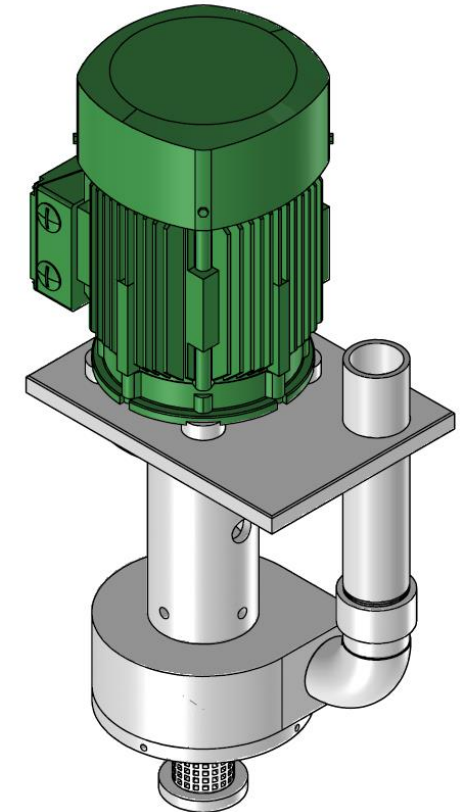

Technical data Corode CS vertical pump

CS400-750 PP

Materials available	:PP
O-ring	:EPDM
Max. flow	:104m³/h
Max. head	:29mtr.
Max. temperature	:80°C
Motor	:7,5kW, 400-690V, 14/8Amp, 3Ph, 50Hz, IP55, IE3

CS400-750

www.corode.eu

tel: +31 (0)161-244250

corode@corode.nl