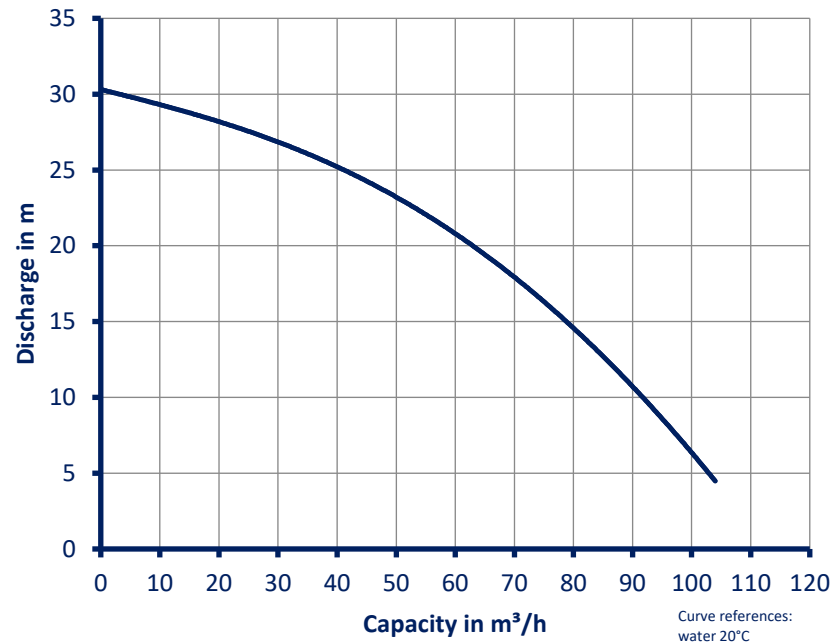

Technical data Corode CS vertical pump

CS400-750 PP

Materials available	:PP
O-ring	:EPDM
Max. flow	:104m³/h
Max. head	:29mtr.
Max. temperature	:80°C
Motor	:7,5kW, 400-690V, 14/8Amp, 3Ph, 50Hz, IP55, IE3

CS400-750

www.corode.eu

tel: +31 (0)161-244250

corode@corode.nl