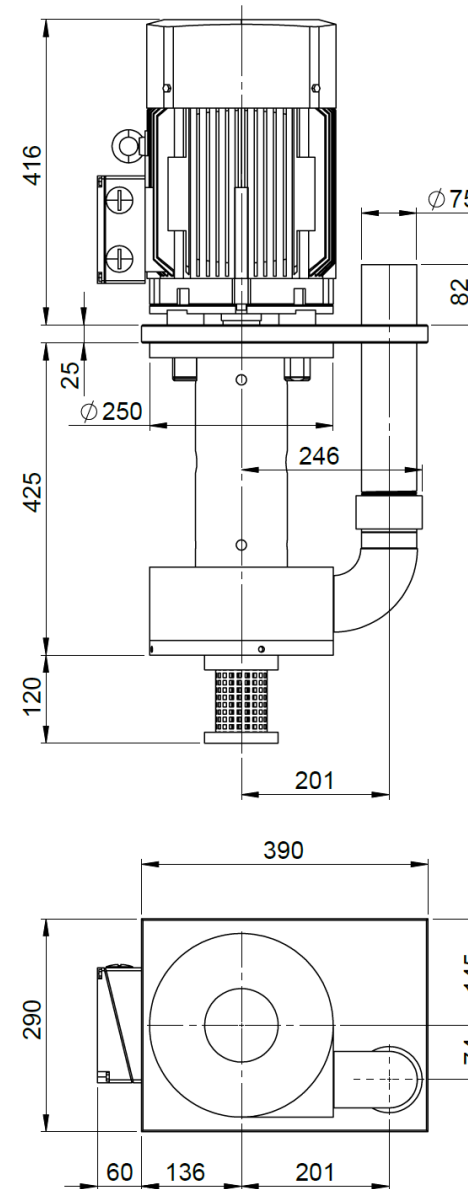

Technical data Corode CS vertical pump

CS400-750 PP

Materials available	:PP
O-ring	:EPDM
Max. flow	:104m³/h
Max. head	:29mtr.
Max. temperature	:80°C
Motor	:7,5kW, 400-690V, 14/8Amp, 3Ph, 50Hz, IP55, IE3

CS400-750

www.corode.eu

tel: +31 (0)161-244250

corode@corode.nl