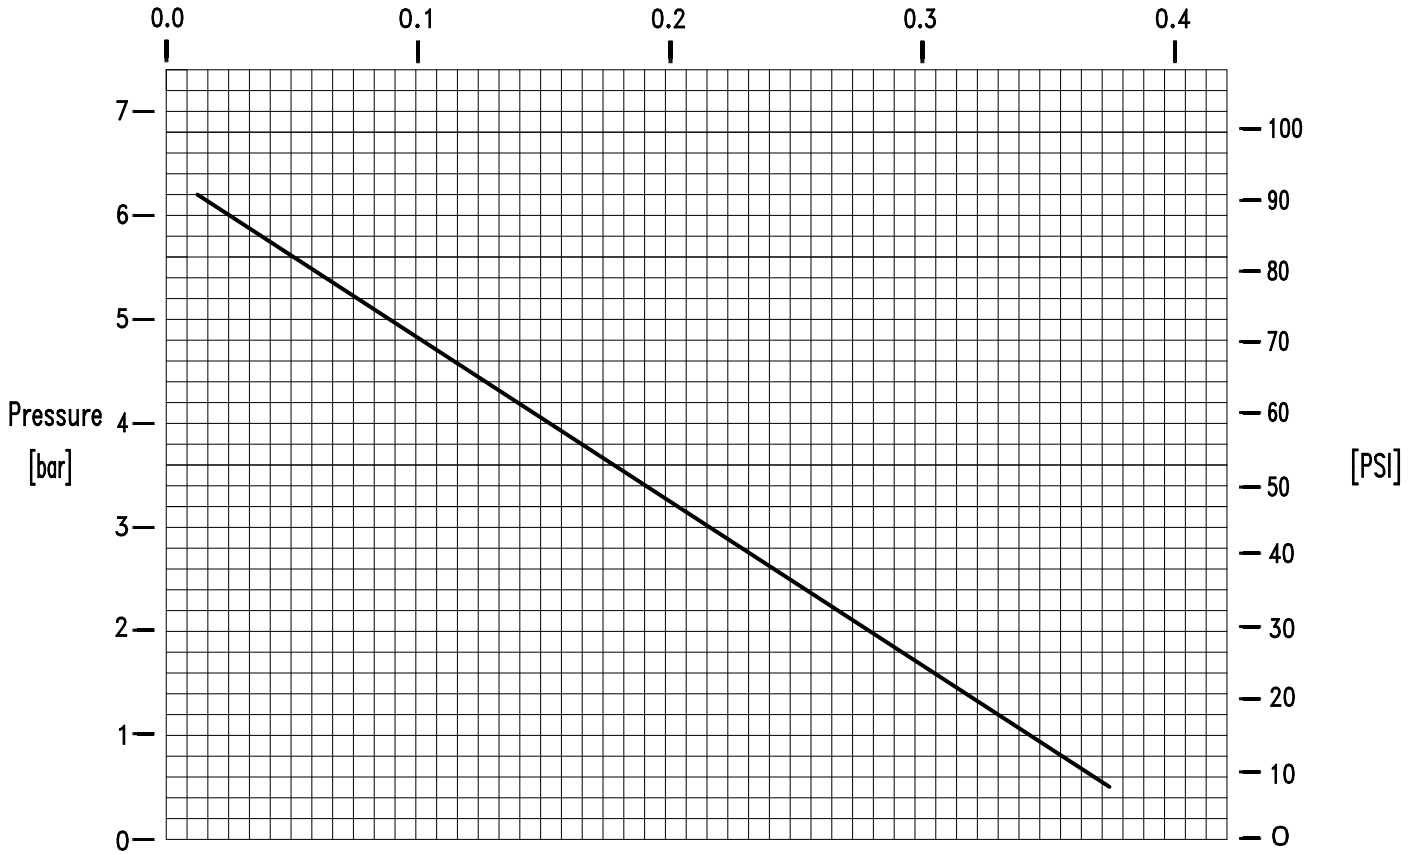

Pump performance data		
MODEL: VA-01	Curve N°: 10599	Rev.: 01
ITEM:	Power [kW]: ---	
Project:	750 RPM	

US G.P.M.

Pump performance data		
MODEL: VA-02	Curve N°: 10600	Rev.: 01
ITEM:	Power [kW]: ---	
Project:	750 RPM	

Pump performance data		
MODEL: VA-03	Curve N°: 10601	Rev.: 01
ITEM:	Power [kW]: ---	
Project:	750 RPM	

US G.P.M

Pump performance data		
MODEL: VA-04	Curve N°: 10602	Rev.: 01
ITEM:	Power [kW]: ---	
Project:	750 RPM	