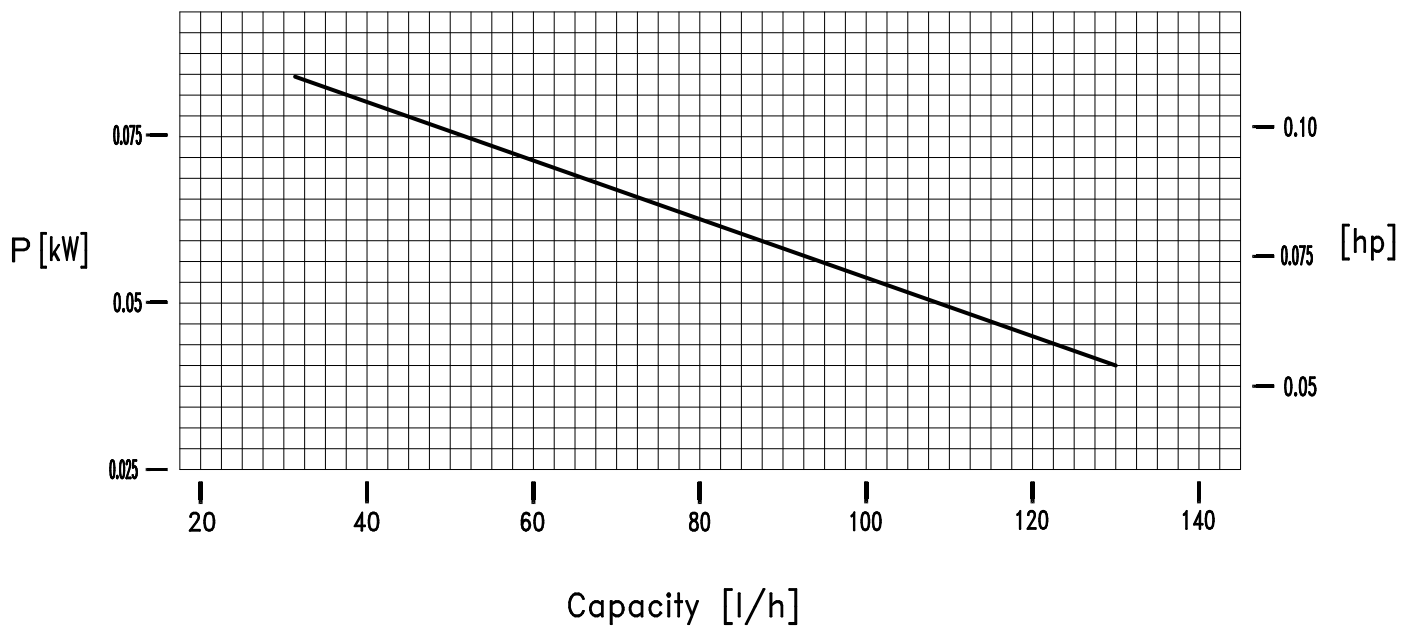

Pump performance data		
MODEL: VA-01	Curve N°: 10599	Rev.: 01
ITEM:	Power [kW]: ---	
Project:	750 RPM	

US G.P.M.

Pump performance data		
MODEL: VA-02	Curve N°: 10600	Rev.: 01
ITEM:	Power [kW]: ---	
Project:	750 RPM	

Pump performance data		
MODEL: VA-03	Curve N°: 10601	Rev.: 01
ITEM:	Power [kW]: ---	
Project:	750 RPM	

US G.P.M

Pump performance data		
MODEL: VA-04	Curve N°: 10602	Rev.: 01
ITEM:	Power [kW]: ---	
Project:	750 RPM	