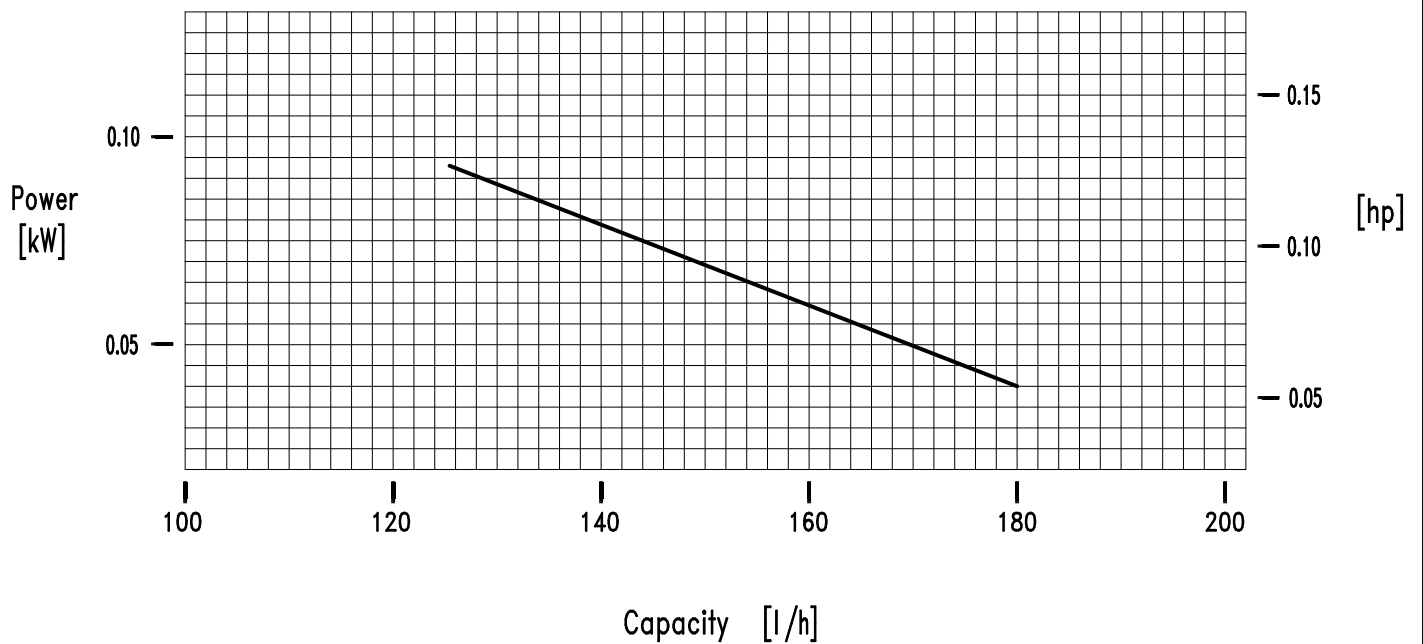

Pump performance data		
MODEL: VA-01	Curve N°: 10599	Rev.: 01
ITEM:	Power [kW]: ---	
Project:	750 RPM	

US G.P.M.

Pump performance data		
MODEL: VA-02	Curve N°: 10600	Rev.: 01
ITEM:	Power [kW]: ---	
Project:	750 RPM	

Pump performance data		
MODEL: VA-03	Curve N°: 10601	Rev.: 01
ITEM:	Power [kW]: ---	
Project:	750 RPM	

US G.P.M

Pump performance data		
MODEL: VA-04	Curve N°: 10602	Rev.: 01
ITEM:	Power [kW]: ---	
Project:	750 RPM	