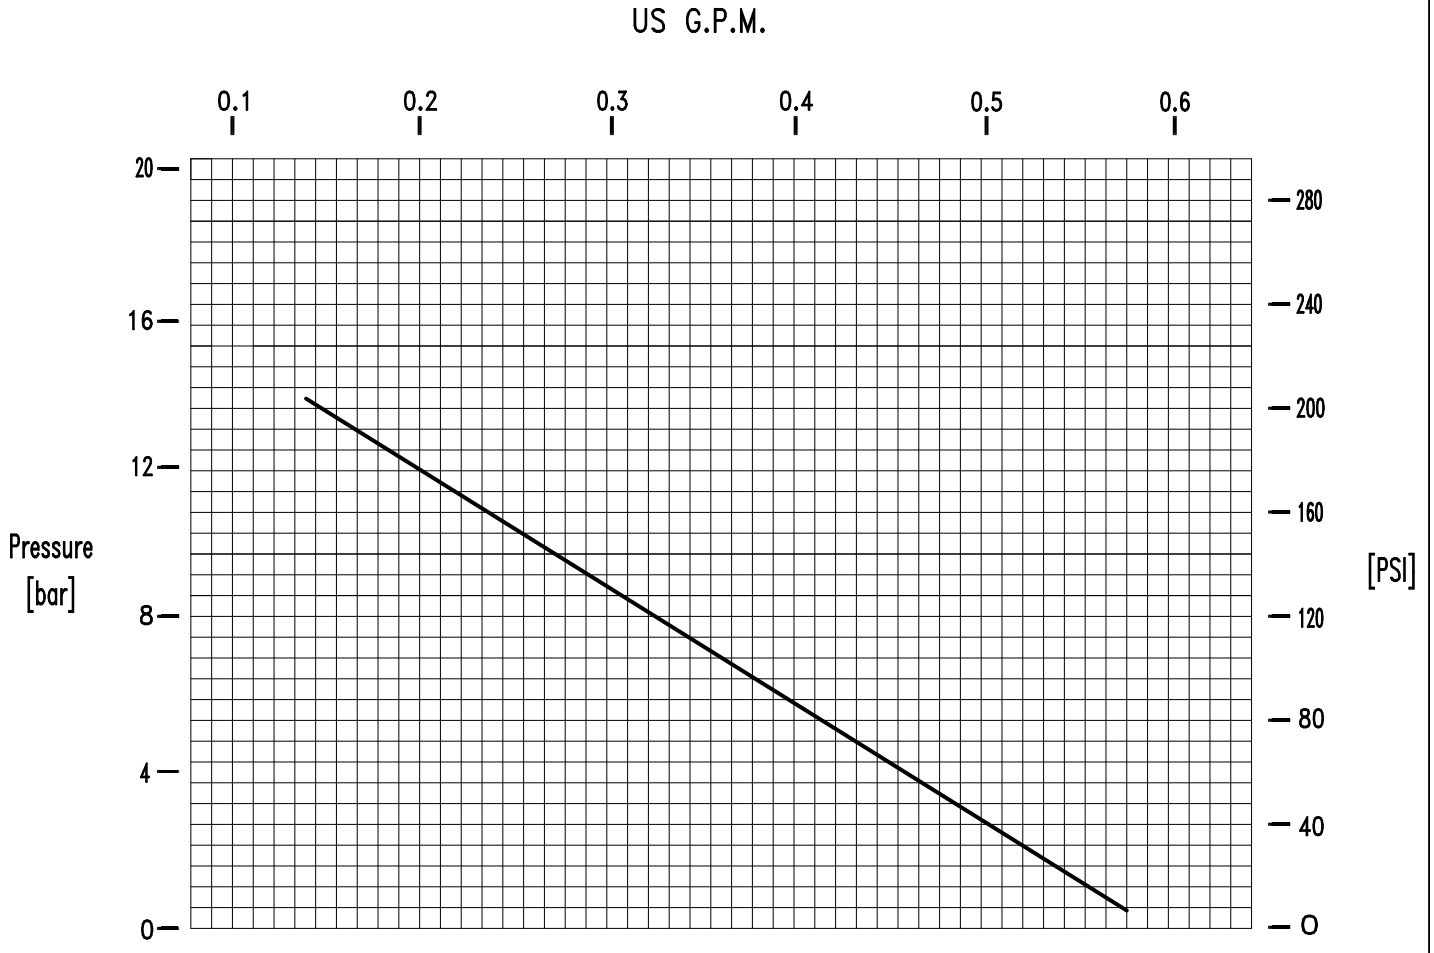

Pump performance data		
MODEL: VA-01	Curve N°: 10599	Rev.: 01
ITEM:	Power [kW]: ---	
Project:	750 RPM	

US G.P.M.

Pump performance data		
MODEL: VA-02	Curve N°: 10600	Rev.: 01
ITEM:	Power [kW]: ---	
Project:	750 RPM	

Pump performance data		
MODEL: VA-03	Curve N°: 10601	Rev.: 01
ITEM:	Power [kW]: ---	
Project:	750 RPM	

US G.P.M

Pump performance data		
MODEL: VA-04	Curve N°: 10602	Rev.: 01
ITEM:	Power [kW]: ---	
Project:	750 RPM	