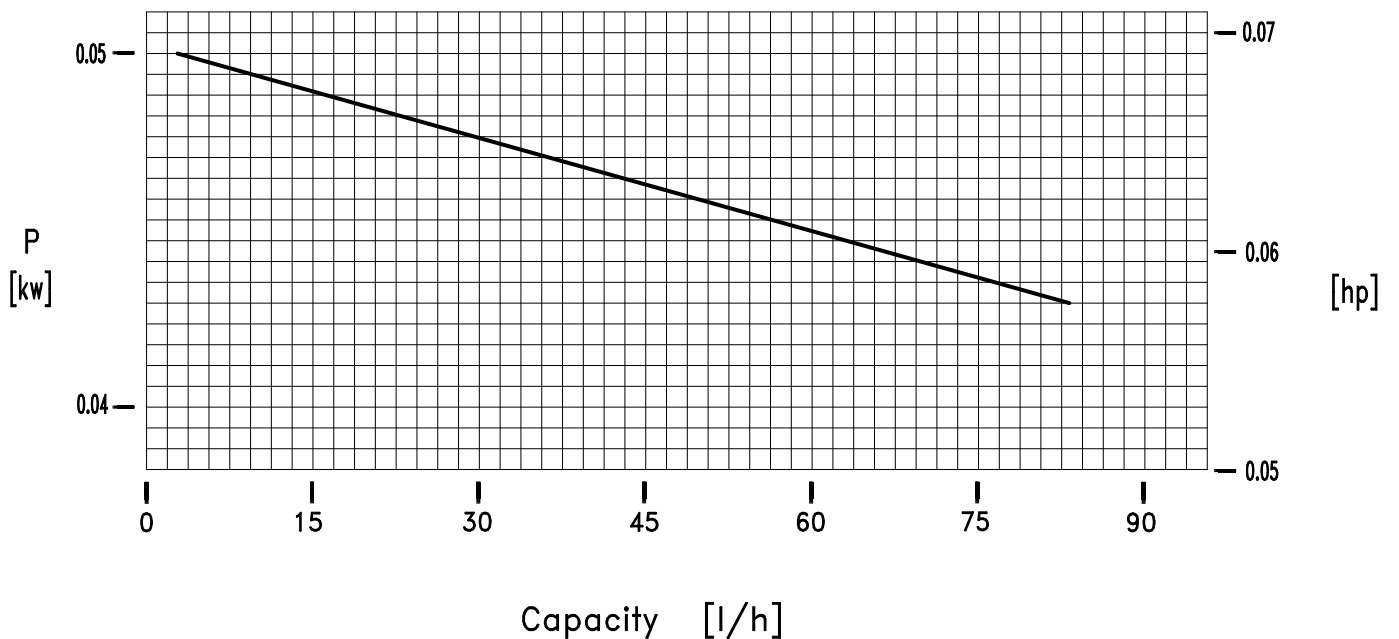

Pump performance data		
MODEL: VA-01	Curve N°: 10599	Rev.: 01
ITEM:	Power [kW]: ---	
Project:	750 RPM	

US G.P.M.

Pump performance data		
MODEL: VA-02	Curve N°: 10600	Rev.: 01
ITEM:	Power [kW]: ---	
Project:	750 RPM	

Pump performance data		
MODEL: VA-03	Curve N°: 10601	Rev.: 01
ITEM:	Power [kW]: ---	
Project:	750 RPM	

US G.P.M

Pump performance data		
MODEL: VA-04	Curve N°: 10602	Rev.: 01
ITEM:	Power [kW]: ---	
Project:	750 RPM	