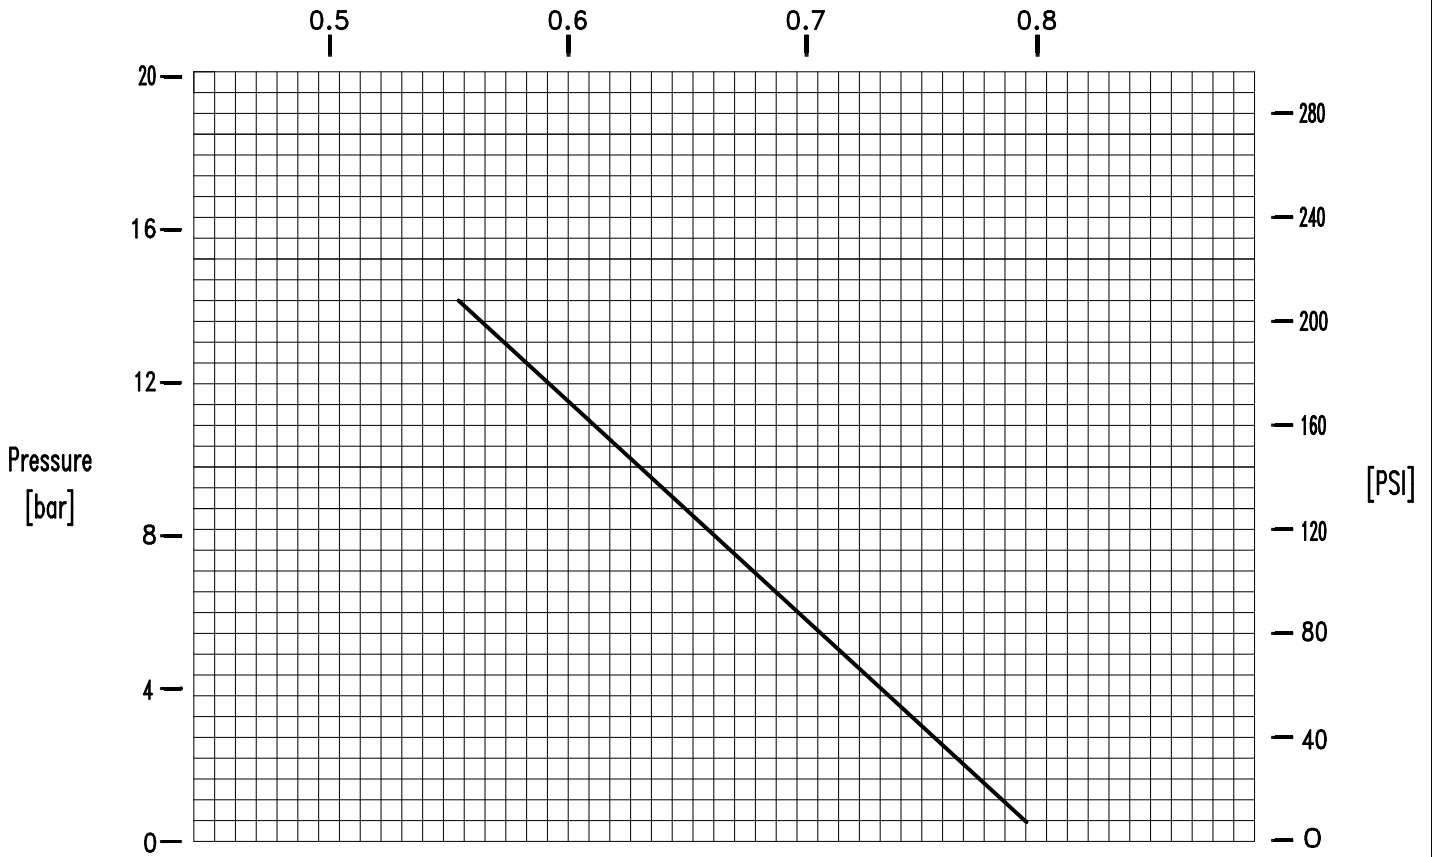

Pump performance data		
MODEL: VA-01	Curve N°: 10599	Rev.: 01
ITEM:	Power [kW]: ---	
Project:	750 RPM	

US G.P.M.

Pump performance data		
MODEL: VA-02	Curve N°: 10600	Rev.: 01
ITEM:	Power [kW]: ---	
Project:	750 RPM	

Pump performance data		
MODEL: VA-03	Curve N°: 10601	Rev.: 01
ITEM:	Power [kW]: ---	
Project:	750 RPM	

US G.P.M

Pump performance data		
MODEL: VA-04	Curve N°: 10602	Rev.: 01
ITEM:	Power [kW]: ---	
Project:	750 RPM	