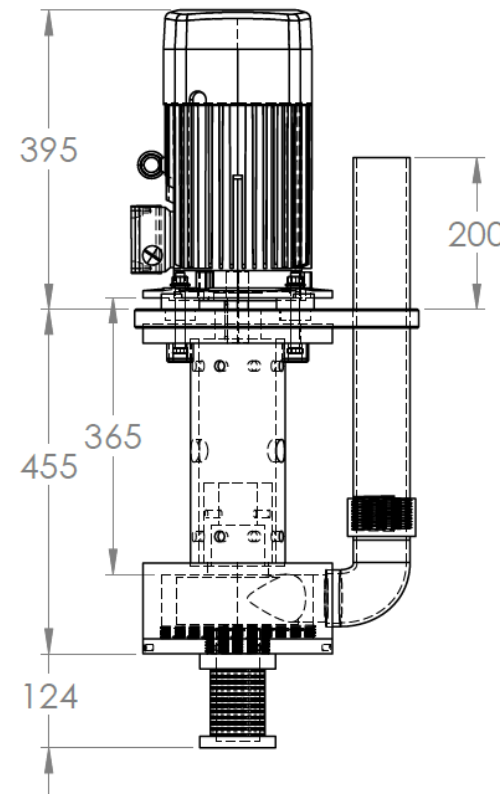

Technical data Corode CS vertical pump

CS400-550 PP

Materials available	:PP
O-ring	:EPDM
Max. flow	:75m³/h
Max. head	:27m.
Max. temperature	:PP 75°C
Motor	:5,5kW, 400V/ 690V, 11.2/6.5Amp, 3Ph, 50Hz, IP55, IE3

CS400-550

www.corode.eu

tel: +31 (0)161-244250

corode@corode.nl