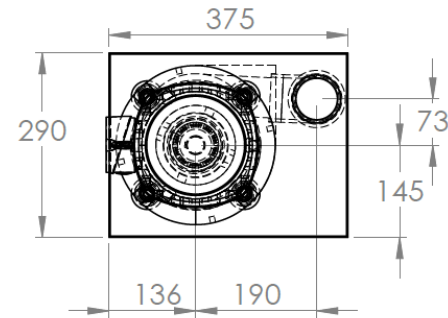

Technical data Corode CS vertical pump

CS400-550 PP

Materials available	:PP
O-ring	:EPDM
Max. flow	:75m ³ /h
Max. head	:27m.
Max. temperature	:PP 75°C
Motor	:5,5kW, 400V/ 690V, 11.2/6.5Amp, 3Ph, 50Hz, IP55, IE3