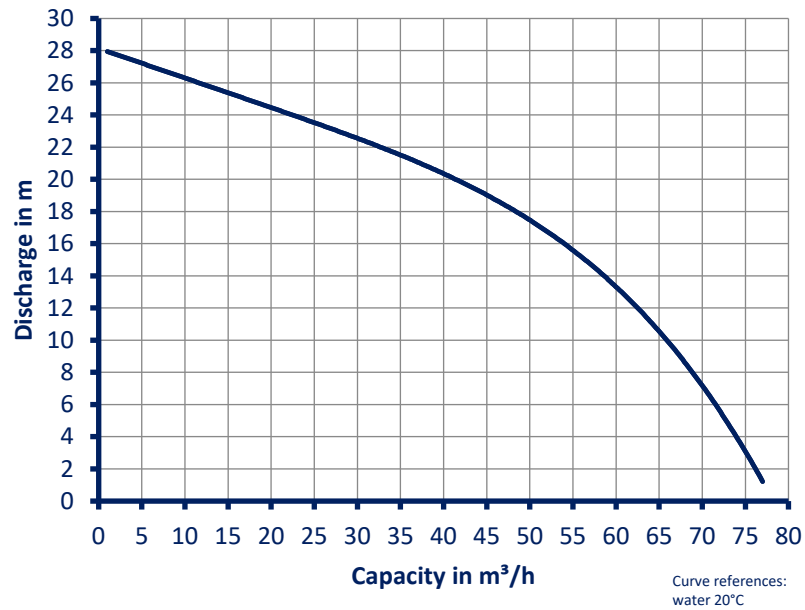

Technical data Corode CS vertical pump

CS400-550 PP

Materials available	:PP
O-ring	:EPDM
Max. flow	:75m³/h
Max. head	:27m.
Max. temperature	:PP 75°C
Motor	:5,5kW, 400V/ 690V, 11.2/6.5Amp, 3Ph, 50Hz, IP55, IE3

CS400-550

www.corode.eu

tel: +31 (0)161-244250

corode@corode.nl