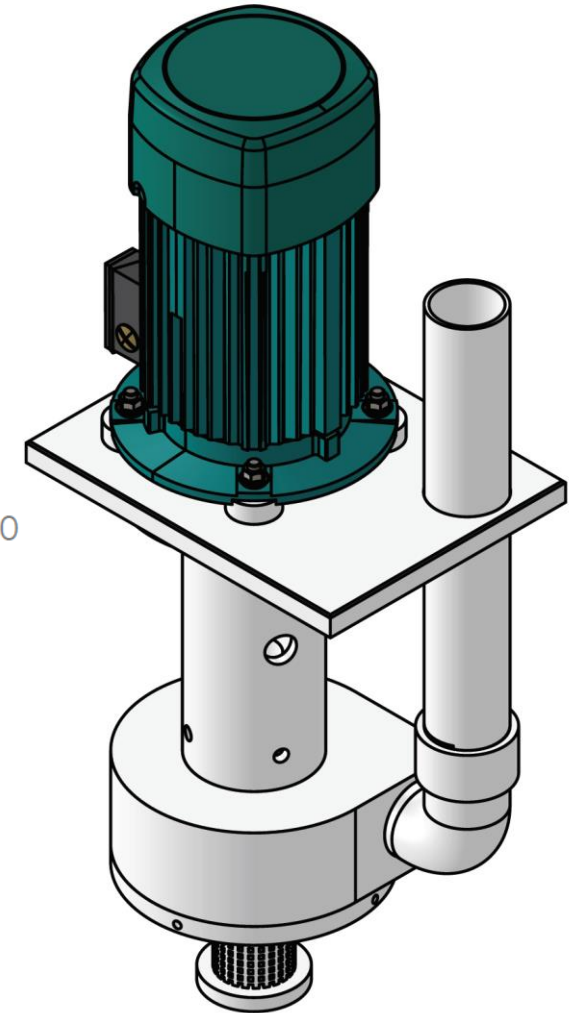

Technical data Corode CS vertical pump

CS400-550 PP

Materials available	:PP
O-ring	:EPDM
Max. flow	:75m ³ /h
Max. head	:27m.
Max. temperature	:PP 75°C
Motor	:5,5kW, 400V/ 690V, 11.2/6.5Amp, 3Ph, 50Hz, IP55, IE3